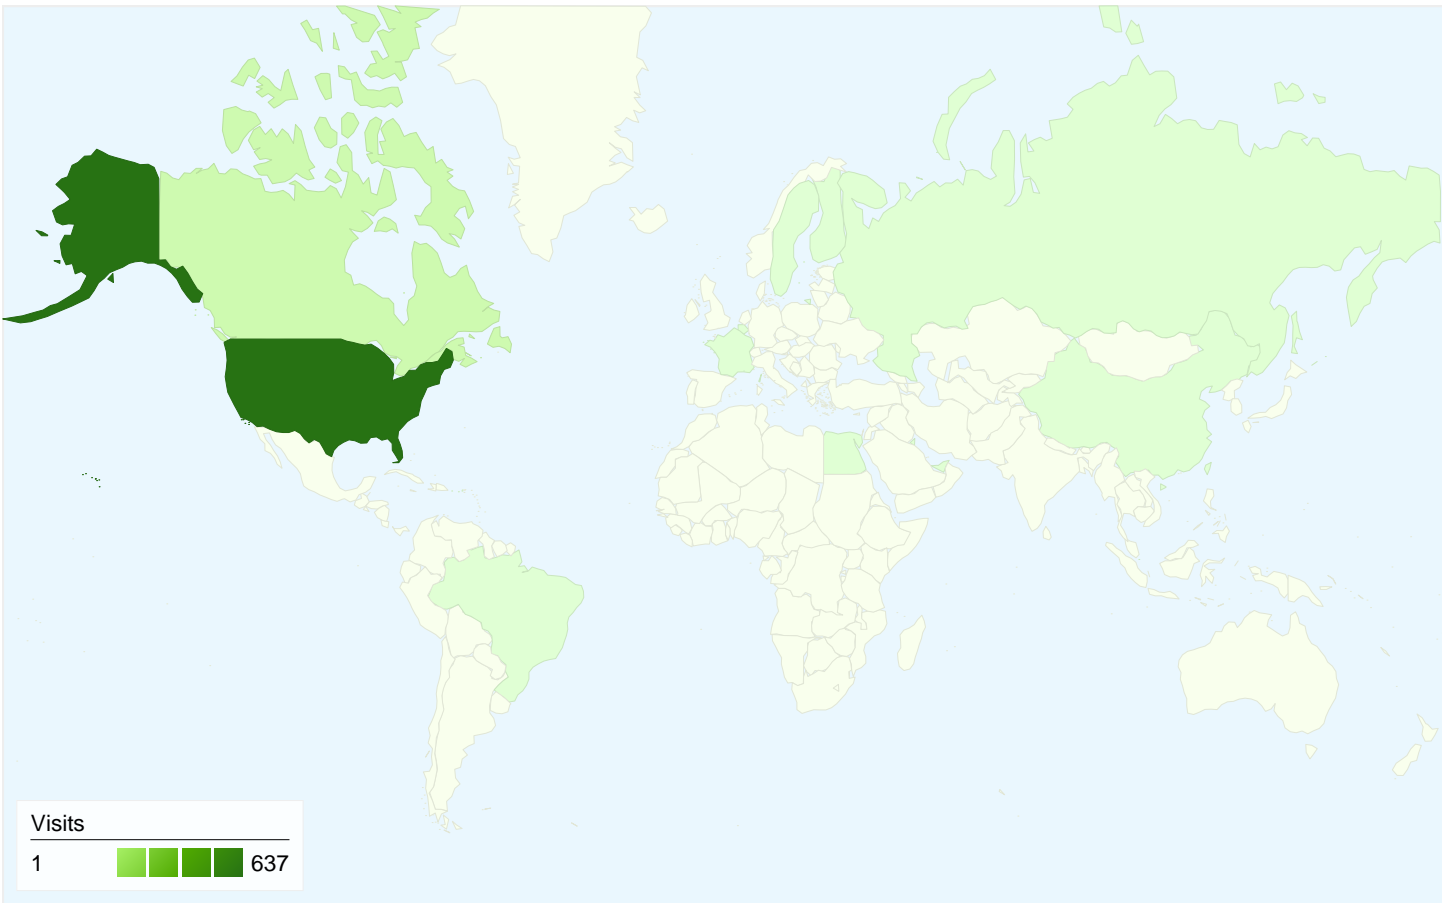

601 people visited this site

726 Visits

601 Absolute Unique Visitors

5,093 Pageviews

7.02 Average Pageviews

00:03:27 Time on Site

39.81% Bounce Rate

78.79% New Visits

All traffic sources sent a total of 726 visits

-  **7.71% Direct Traffic**
-  **91.74% Referring Sites**
-  **0.55% Search Engines**

Referring Sites
666 (91.74%)
Direct Traffic
56 (7.71%)
Search Engines
4 (0.55%)

Top Traffic Sources

726 visits came from 15 countries/territories

Site Usage

Visits	Pages/Visit	Avg. Time on Site	% New Visits	Bounce Rate	
726 % of Site Total: 100.00%	7.02 Site Avg: 7.02 (0.00%)	00:03:27 Site Avg: 00:03:27 (0.00%)	78.79% Site Avg: 78.65% (0.18%)	39.81% Site Avg: 39.81% (0.00%)	
Country/Territory	Visits	Pages/Visit	Avg. Time on Site	% New Visits	Bounce Rate
United States	637	7.04	00:03:20	77.71%	40.66%
Canada	69	6.65	00:02:56	85.51%	36.23%
Russia	3	1.00	00:00:00	100.00%	100.00%
(not set)	3	10.33	00:12:04	33.33%	0.00%
Brazil	2	2.50	00:00:58	100.00%	50.00%
Belgium	2	3.00	00:00:43	100.00%	0.00%
United Arab Emirates	2	30.00	00:42:07	100.00%	0.00%
France	1	1.00	00:00:00	100.00%	100.00%
China	1	2.00	00:05:47	100.00%	0.00%
Sweden	1	2.00	00:00:30	100.00%	0.00%