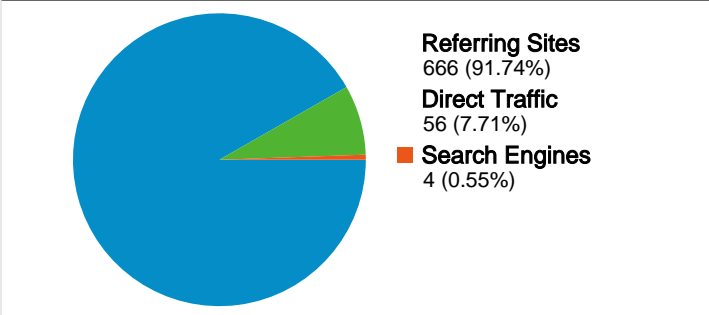

Traffic Sources Overview

Content Overview

Pages	Pageviews	% Pageviews
/	1,033	20.28%
/catalogs/new_search	1,025	20.13%
/projects/list	56	1.10%
/signup	51	1.00%
/catalogs/search?PRODUCT_L	40	0.79%